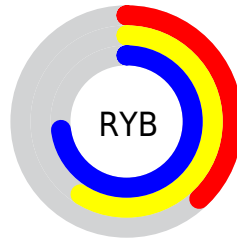

- Red (38%)
- Yellow (59%)
- Blue (73%)