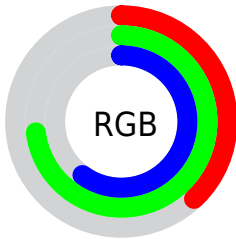

Distribution

- Red (38%)
- Green (73%)
- Blue (60%)