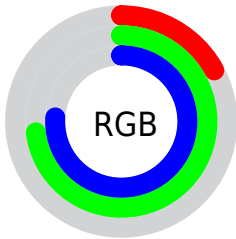

Distribution

- Red (17%)
- Green (73%)
- Blue (76%)