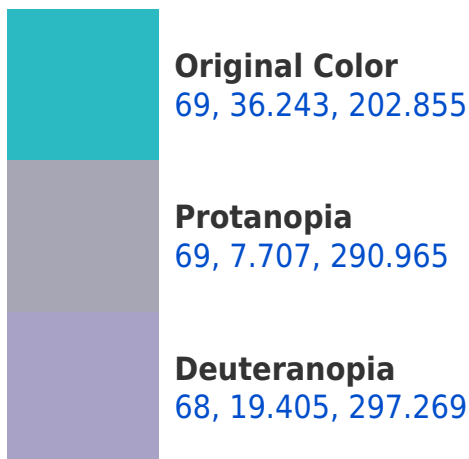

## Background

This preview shows how black text looks on a background with the CIELCh color 69, 36.142, 202.880.

This preview shows how white text looks on a background with the CIELCh color 69, 36.142, 202.880.

## Dichromacy

**Tritanopia**  
69, 35.058, 210.646

# Trichromacy

**Original Color**  
69, 36.243, 202.855

**Protanomaly**  
68, 18.266, 219.523

**Deuteranomaly**  
68, 20.298, 241.594

**Tritanomaly**  
69, 35.346, 207.698

# Monochromacy

**Original Color**  
69, 36.243, 202.855

**Achromatopsia**  
60, 0.008, 296.813

**Achromatomaly**  
62, 17.852, 203.334