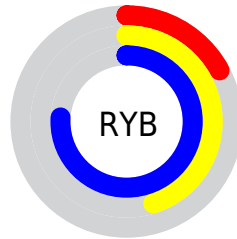

- Red (17%)
- Yellow (45%)
- Blue (76%)