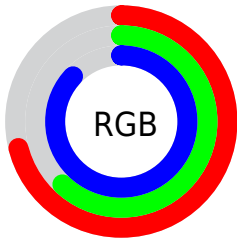

Distribution

- Red (71%)
- Green (62%)
- Blue (87%)