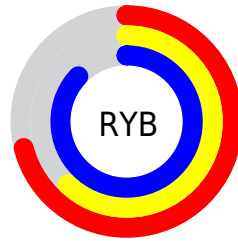

- Red (71%)
- Yellow (62%)
- Blue (87%)