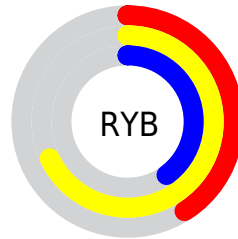

## Conversions Part 2

<b>Format</b>	<b>Color</b>
<a href="#">RYB</a>	<a href="#">105, 174, 103</a>
Decimal	<a href="#">11447399</a>
CIELab	<a href="#">69.00, -9.60, 35.70</a>
CIElCh	<a href="#">69, 36.968, 105.057</a>
Yxy	<a href="#">39.3444, 0.3737, 0.4257</a>
Android (android.graphics.Color)	<a href="#">4289637479 (0xFFAEAC67)</a>
YUV	<a href="#">164.7320, -30.4339, 8.1280</a>
Hunter-Lab	<a href="#">62.7251, -11.5011, 26.3828</a>

# Details

The CIELCh color **69, 36.968, 105.057** is a dark color, and the websafe version is hex **999966**. A complement of this color would be **47, 40.817, 294.566**, and the grayscale version is **68, 0.008, 296.813**.

A 20% lighter version of the original color is **89, 36.918, 104.632**, and **49, 37.018, 105.231** is the 20% darker color. If you saturate the color by 10%, you get **69, 45.416, 104.133**, and if you desaturate by 10%, it is **69, 28.151, 106.025**.

# Distribution

Red (68%)

Green (67%)

Blue (40%)

Red (41%)

Yellow (68%)

Blue (40%)

Cyan (0%)