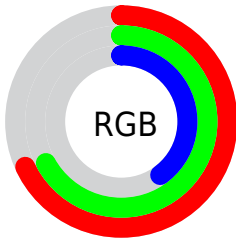

Distribution

Red (68%)

Green (67%)

Blue (40%)