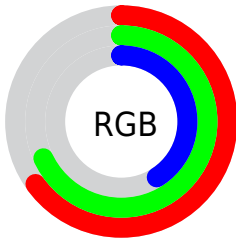

Distribution

Red (65%)

Green (68%)

Blue (41%)