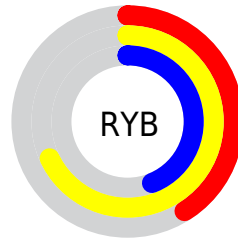

# Details

The CIELCh color **69, 37.025, 111.000** is a dark color, and the websafe version is hex **999966**. A complement of this color would be **48, 40.858, 298.435**, and the grayscale version is **67, 0.008, 296.813**.

A 20% lighter version of the original color is **89, 36.919, 110.805**, and **49, 37.156, 110.992** is the 20% darker color. If you saturate the color by 10%, you get **69, 45.726, 110.269**, and if you desaturate by 10%, it is **69, 27.947, 111.786**.

# Distribution

Red (65%)

Green (68%)

Blue (41%)

Red (41%)

Yellow (68%)

Blue (44%)

Cyan (4%)