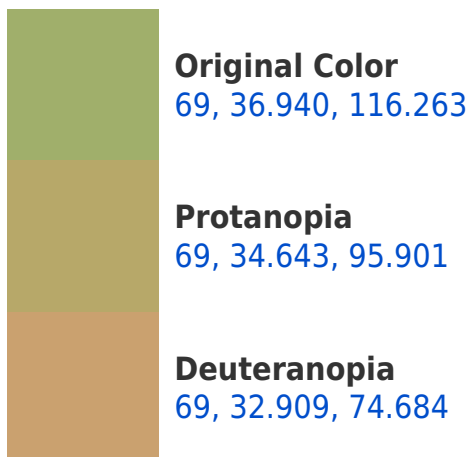

# Black Background

This preview shows how the CIELCh color 69, 36.940, 116.263 looks on a black background.

## Background

This preview shows how black text looks on a background with the CIELCh color 69, 36.940, 116.263.

This preview shows how white text looks on a background with the CIELCh color 69, 36.940, 116.263.

## Dichromacy

**Tritanopia**  
69, 7.197, 296.754

# Trichromacy

**Original Color**  
69, 36.940, 116.263

**Protanomaly**  
69, 34.975, 103.783

**Deuteranomaly**  
69, 31.776, 90.528

**Tritanomaly**  
69, 8.894, 119.340