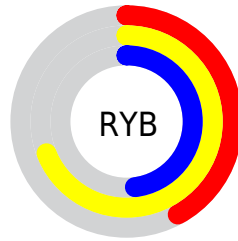

- Red (42%)
- Yellow (69%)
- Blue (48%)