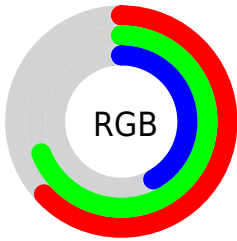

Distribution

- Red (63%)
- Green (69%)
- Blue (42%)