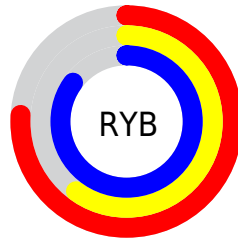

# Details

The CIELCh color  $69, 37.723, 314.085$  is a light color, and the websafe version is hex `CC99CC`. A complement of this color would be  $83, 36.588, 131.452$ , and the grayscale version is  $71, 0.009, 296.813$ .

A 20% lighter version of the original color is  $89, 27.945, 322.337$ , and  $49, 38.129, 314.331$  is the 20% darker color. If you saturate the color by 10%, you get  $63, 50.875, 314.543$ , and if you desaturate by 10%, it is  $75, 24.647, 313.623$ .

# Distribution

Red (76%)

Green (60%)

Blue (85%)

Red (76%)

Yellow (60%)

Blue (85%)

Cyan (11%)