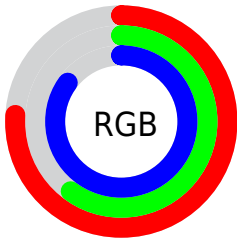

Distribution

Red (76%)

Green (60%)

Blue (85%)