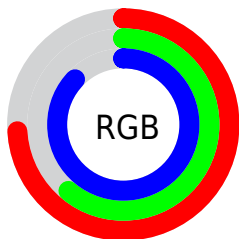

Distribution

Red (74%)

Green (61%)

Blue (87%)