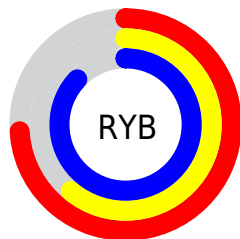

Red (74%)

Yellow (61%)

Blue (87%)