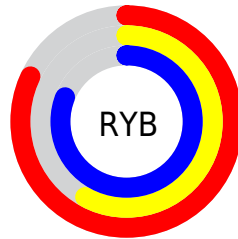

- Red (82%)
- Yellow (58%)
- Blue (81%)