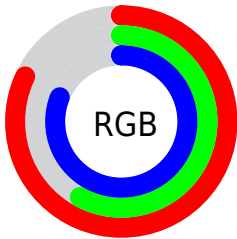

Distribution

- Red (82%)
- Green (58%)
- Blue (81%)