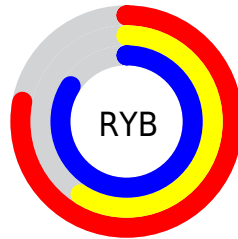

- Red (78%)
- Yellow (59%)
- Blue (84%)