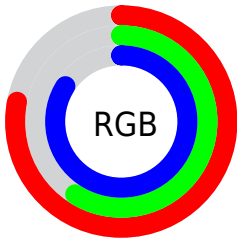

Distribution

- Red (78%)
- Green (59%)
- Blue (84%)