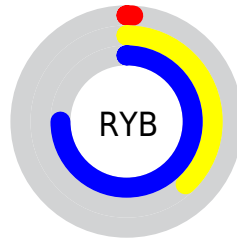

- Red (1%)
- Yellow (38%)
- Blue (75%)