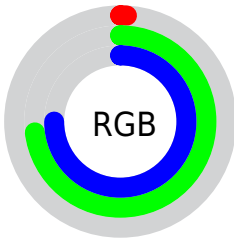

Distribution

- Red (1%)
- Green (73%)
- Blue (75%)