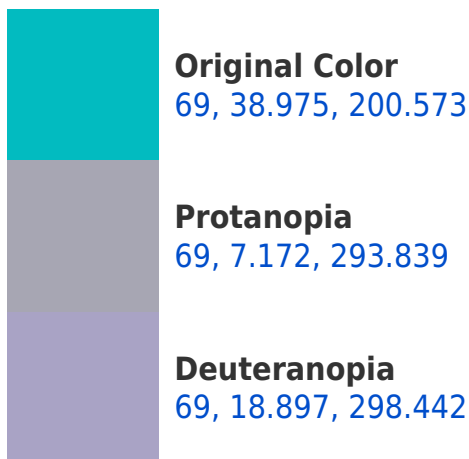

# Black Background

This preview shows how the CIELCh color 69, 38.975, 200.573 looks on a black background.

## Background

This preview shows how black text looks on a background with the CIELCh color 69, 38.975, 200.573.

This preview shows how white text looks on a background with the CIELCh color 69, 38.975, 200.573.

## Dichromacy

**Tritanopia**  
69, 37.024, 209.766

# Trichromacy

**Original Color**  
69, 38.975, 200.573

**Protanomaly**  
67, 22.055, 212.379

**Deuteranomaly**  
67, 23.161, 231.624

**Tritanomaly**  
69, 37.636, 206.872