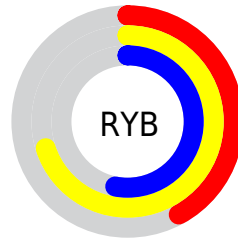

- Red (42%)
- Yellow (70%)
- Blue (53%)