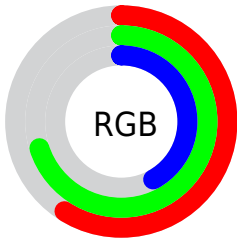

Distribution

- Red (59%)
- Green (70%)
- Blue (42%)