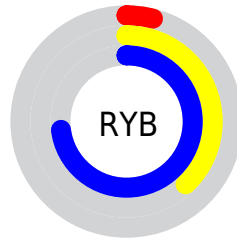

- Red (4%)
- Yellow (38%)
- Blue (73%)