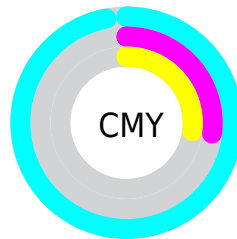

# Details

The CIELCh color **69, 39.472, 196.402** is a dark color, and the websafe version is hex **33CCCC**. A complement of this color would be **39, 80.305, 38.687**, and the grayscale version is **56, 0.007, 296.813**.

A 20% lighter version of the original color is **89, 39.499, 196.154**, and **50, 30.752, 197.514** is the 20% darker color. If you saturate the color by 10%, you get **69, 39.750, 196.381**, and if you desaturate by 10%, it is **69, 38.576, 196.466**.

# Distribution

- Red (4%)
- Green (73%)
- Blue (73%)

- Red (4%)
- Yellow (38%)
- Blue (73%)

- Cyan (95%)
- Magenta (0%)
- Yellow (0%)
- Black (27%)

- Cyan (97%)
- Magenta (27%)
- Yellow (27%)

# Brightness & Saturation Gradients

These gradients show how the CIELCh color 69, 39.472, 196.402 changes by changing the brightness by 10 percent. The first figure shows a shift by +10% for each color and the second figure -10%.