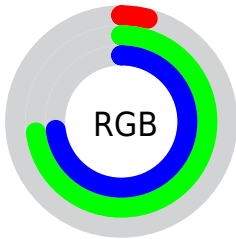

Distribution

- Red (4%)
- Green (73%)
- Blue (73%)