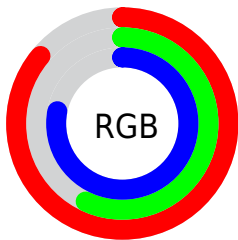

Distribution

- Red (86%)
- Green (57%)
- Blue (78%)