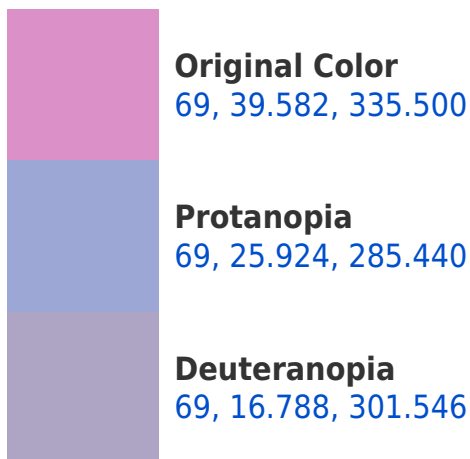

# Black Background

This preview shows how the CIELCh color 69, 39.582, 335.500 looks on a black background.

## Background

This preview shows how black text looks on a background with the CIELCh color 69, 39.582, 335.500.

This preview shows how white text looks on a background with the CIELCh color 69, 39.582, 335.500.

## Dichromacy

**Tritanopia**  
69, 25.049, 8.155

# Trichromacy

**Original Color**  
69, 39.582, 335.500

**Protanomaly**  
69, 27.977, 307.067

**Deuteranomaly**  
69, 23.944, 320.932

**Tritanomaly**  
69, 29.350, 352.458