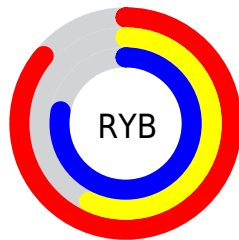

- Red (86%)
- Yellow (57%)
- Blue (78%)