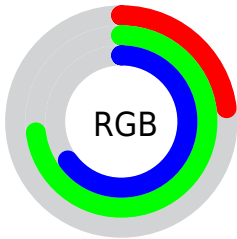

Distribution

- Red (23%)
- Green (73%)
- Blue (65%)