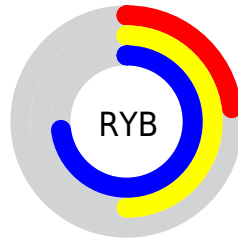

- Red (23%)
- Yellow (50%)
- Blue (73%)