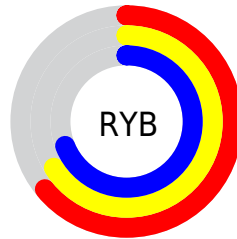

- Red (64%)
- Yellow (66%)
- Blue (69%)