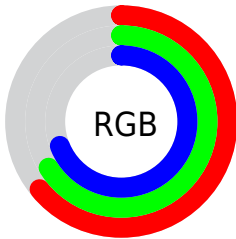

Distribution

- Red (64%)
- Green (66%)
- Blue (69%)