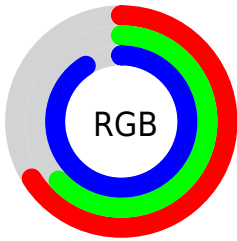

Distribution

Red (66%)

Green (63%)

Blue (91%)