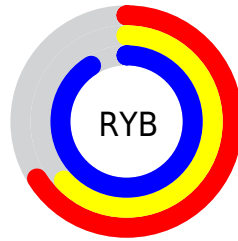

# Details

The CIELCh color **69, 40.324, 298.107** is a light color, and the websafe version is hex **9999CC**. A complement of this color would be **90, 37.410, 112.546**, and the grayscale version is **70, 0.009, 296.813**.

A 20% lighter version of the original color is **88, 21.266, 300.986**, and **49, 40.023, 297.851** is the 20% darker color. If you saturate the color by 10%, you get **62, 54.260, 299.422**, and if you desaturate by 10%, it is **76, 26.910, 296.959**.

# Distribution

Red (66%)

Green (63%)

Blue (91%)

Red (66%)

Yellow (63%)

Blue (91%)

Cyan (27%)