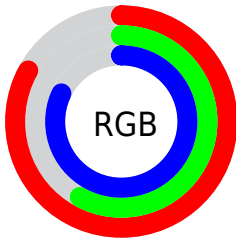

Distribution

Red (83%)

Green (58%)

Blue (82%)