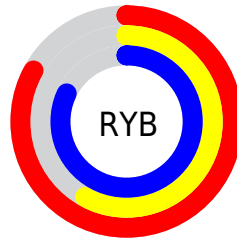

Red (83%)

Yellow (58%)

Blue (82%)