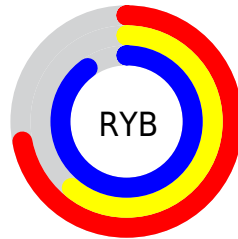

- Red (72%)
- Yellow (61%)
- Blue (90%)