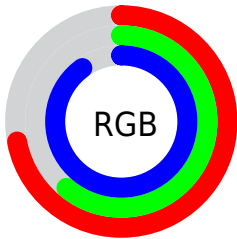

Distribution

- Red (72%)
- Green (61%)
- Blue (90%)