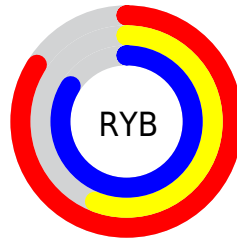

- Red (84%)
- Yellow (56%)
- Blue (84%)