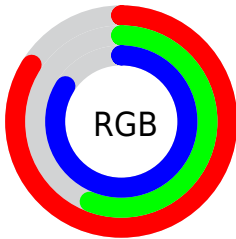

Distribution

- Red (84%)
- Green (56%)
- Blue (84%)