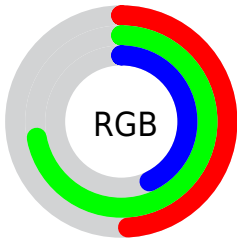

Distribution

- Red (49%)
- Green (72%)
- Blue (43%)