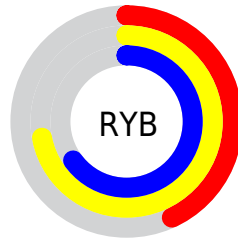

- Red (43%)
- Yellow (72%)
- Blue (65%)