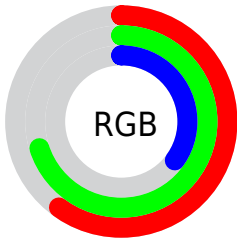

Distribution

- Red (60%)
- Green (70%)
- Blue (35%)