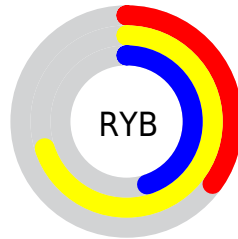

- Red (35%)
- Yellow (70%)
- Blue (45%)