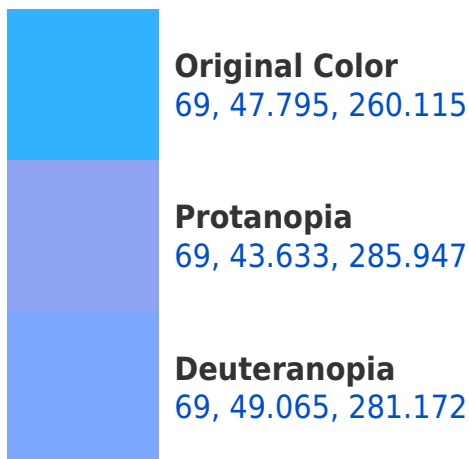

## **Background**

This preview shows how black text looks on a background with the CIELCh color 69, 47.795, 260.115.

This preview shows how white text looks on a background with the CIELCh color 69, 47.795, 260.115.

## Dichromacy

**Tritanopia**  
69, 38.175, 208.421

# Trichromacy

**Original Color**  
69, 47.795, 260.115

**Protanomaly**  
68, 44.841, 273.540

**Deuteranomaly**  
69, 48.009, 272.099

**Tritanomaly**  
69, 38.303, 228.673

# Monochromacy

**Original Color**  
69, 47.795, 260.115

**Achromatopsia**  
61, 0.008, 296.813

**Achromatomaly**  
63, 20.684, 245.755