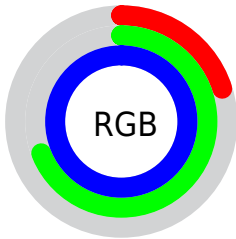

Distribution

Red (20%)

Green (69%)

Blue (99%)