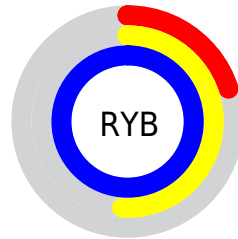

## Conversions Part 2

<b>Format</b>	<b>Color</b>
<a href="#">RYB</a>	<a href="#">52, 129, 253</a>
Decimal	<a href="#">3453437</a>
CIELab	<a href="#">69.00, -8.21, -47.09</a>
CIELCh	<a href="#">69, 47.795, 260.115</a>
Yxy	<a href="#">39.3444, 0.2018, 0.2273</a>
Android (android.graphics.Color)	<a href="#">4281643517 (0xFF34B1FD)</a>
YUV	<a href="#">148.2890, 51.6225, -84.4455</a>
Hunter-Lab	<a href="#">62.7251, -10.3410, -49.4988</a>

# Details

The CIELCh color **69, 47.795, 260.115** is a light color, and the websafe version is hex **3399CC**. The color can be described as light washed azure. A complement of this color would be **67, 73.867, 54.531**, and the grayscale version is **61, 0.008, 296.813**.

A 20% lighter version of the original color is **87, 31.736, 220.169**, and **50, 44.985, 267.023** is the 20% darker color. If you saturate the color by 10%, you get **66, 52.226, 264.873**, and if you desaturate by 10%, it is **72, 43.133, 255.950**.

# Distribution

Red (20%)

Green (69%)

Blue (99%)

Red (20%)

Yellow (51%)

Blue (99%)

Cyan (79%)