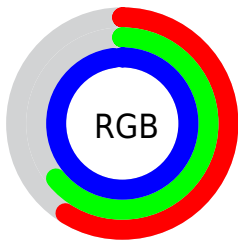

Distribution

Red (59%)

Green (64%)

Blue (98%)