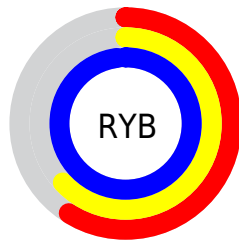

# Details

The CIELCh color **69, 48.859, 291.133** is a light color, and the websafe version is hex **9999FF**. A complement of this color would be **94, 45.126, 100.976**, and the grayscale version is **69, 0.009, 296.813**.

A 20% lighter version of the original color is **87, 20.044, 283.297**, and **49, 48.638, 290.933** is the 20% darker color. If you saturate the color by 10%, you get **62, 62.341, 293.244**, and if you desaturate by 10%, it is **76, 35.897, 289.312**.

# Distribution

Red (59%)

Green (64%)

Blue (98%)

Red (59%)

Yellow (63%)

Blue (98%)

Cyan (40%)