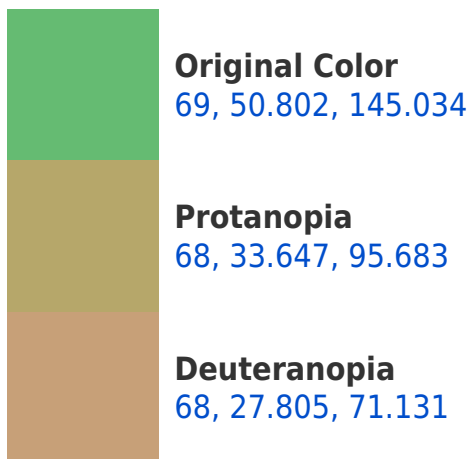

## Background

This preview shows how black text looks on a background with the CIELCh color 69, 50.802, 145.034.

This preview shows how white text looks on a background with the CIELCh color 69, 50.802, 145.034.

## Dichromacy

**Tritanopia**  
69, 20.493, 221.943

# Trichromacy

**Original Color**  
69, 50.802, 145.034

**Protanomaly**  
68, 36.117, 121.222

**Deuteranomaly**  
68, 28.322, 113.147

**Tritanomaly**  
69, 25.829, 176.027

# Monochromacy

**Original Color**  
69, 50.802, 145.034

**Achromatopsia**  
63, 0.008, 296.813

**Achromatomaly**  
65, 18.820, 147.971