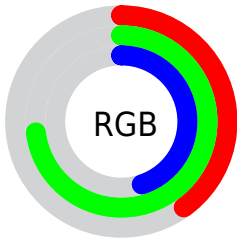

Distribution

- Red (40%)
- Green (73%)
- Blue (45%)