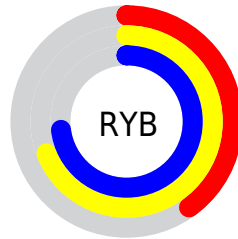

- Red (40%)
- Yellow (69%)
- Blue (73%)