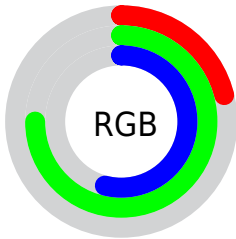

Distribution

- Red (21%)
- Green (75%)
- Blue (54%)