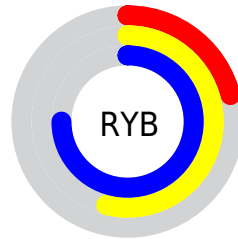

## Conversions Part 2

Format	Color
<a href="#">RYB</a>	<a href="#">54, 138, 190</a>
Decimal	<a href="#">3587721</a>
CIELab	<a href="#">69.00, -48.61, 16.52</a>
CIELCh	<a href="#">69, 51.343, 161.231</a>
Yxy	<a href="#">39.3444, 0.2605, 0.4200</a>
Android (android.graphics.Color)	<a href="#">4281777801 (0xFF36BE89)</a>
YUV	<a href="#">143.2940, -3.1029, -78.3108</a>
Hunter-Lab	<a href="#">62.7251, -40.3385, 15.6223</a>

# Details

The CIELCh color **69, 51.343, 161.231** is a dark color, and the websafe version is hex **33CC99**. A complement of this color would be **45, 57.704, 1.234**, and the grayscale version is **59, 0.008, 296.813**.

A 20% lighter version of the original color is **89, 51.158, 161.568**, and **50, 46.657, 158.354** is the 20% darker color. If you saturate the color by 10%, you get **69, 56.170, 159.336**, and if you desaturate by 10%, it is **70, 45.744, 162.921**.

# Distribution

- Red (21%)
- Green (75%)
- Blue (54%)

- Red (21%)
- Yellow (54%)
- Blue (75%)

- Cyan (72%)
- Magenta (0%)
- Yellow (28%)
- Black (26%)

- Cyan (79%)
- Magenta (26%)
- Yellow (46%)