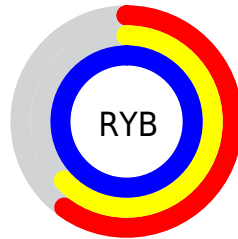

- Red (60%)
- Yellow (63%)
- Blue (100%)