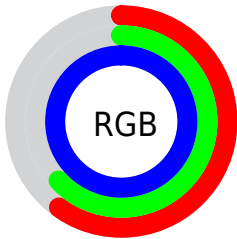

Distribution

- Red (60%)
- Green (63%)
- Blue (100%)