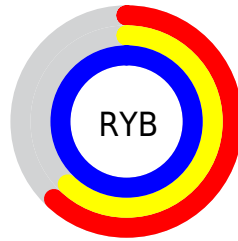

## Conversions Part 2

<b>Format</b>	<b>Color</b>
<a href="#">RYB</a>	<a href="#">157, 159, 255</a>
Decimal	<a href="#">10330111</a>
CIELab	<a href="#">69.00, 21.94, -47.94</a>
CIELCh	<a href="#">69, 52.726, 294.588</a>
Yxy	<a href="#">39.3444, 0.2420, 0.2138</a>
Android (android.graphics.Color)	<a href="#">4288520191</a> ( <a href="#">0xFF9D9FFF</a> )
YUV	<a href="#">169.3460, 42.2274, -10.8274</a>
Hunter-Lab	<a href="#">62.7251, 16.9344, -50.7481</a>

# Details

The CIELCh color **69, 52.726, 294.588** is a light color, and the websafe version is hex **9999FF**. A complement of this color would be **98, 47.755, 105.567**, and the grayscale version is **69, 0.009, 296.813**.

A 20% lighter version of the original color is **87, 21.503, 291.954**, and **49, 52.699, 294.506** is the 20% darker color. If you saturate the color by 10%, you get **61, 67.687, 296.516**, and if you desaturate by 10%, it is **77, 38.003, 292.887**.

# Distribution

- Red (62%)
- Green (62%)
- Blue (100%)

- Red (62%)
- Yellow (62%)
- Blue (100%)

- Cyan (38%)
- Magenta (38%)
- Yellow (0%)
- Black (0%)

- Cyan (38%)
- Magenta (38%)
- Yellow (0%)