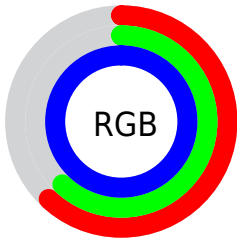

Distribution

- Red (62%)
- Green (62%)
- Blue (100%)