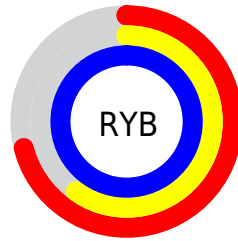

- Red (71%)
- Yellow (60%)
- Blue (100%)