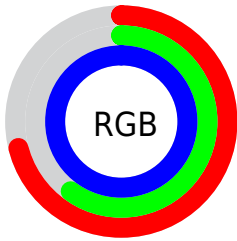

Distribution

- Red (71%)
- Green (60%)
- Blue (100%)