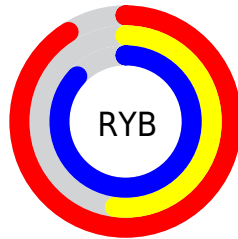

- Red (91%)
- Yellow (52%)
- Blue (87%)