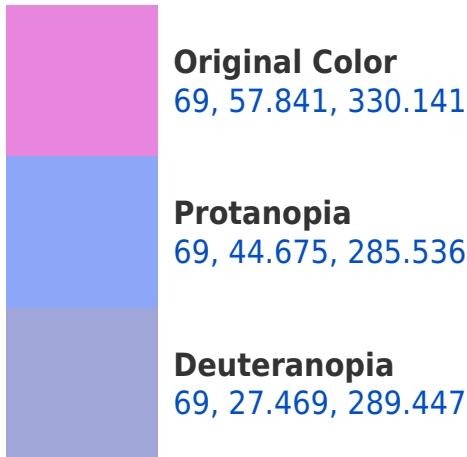

## Background

This preview shows how black text looks on a background with the CIELCh color 69, 57.841, 330.141.

This preview shows how white text looks on a background with the CIELCh color 69, 57.841, 330.141.

## Dichromacy

**Tritanopia**  
69, 31.510, 11.806

# Trichromacy

**Original Color**  
69, 57.841, 330.141

**Protanomaly**  
68, 46.890, 302.678

**Deuteranomaly**  
69, 37.112, 311.013

**Tritanomaly**  
69, 38.357, 350.171

# Monochromacy

**Original Color**  
69, 57.841, 330.141

**Achromatopsia**  
71, 0.009, 296.813

**Achromatomaly**  
70, 22.003, 328.674