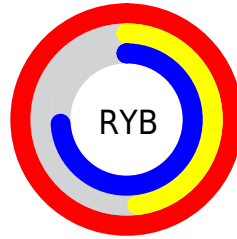

## Conversions Part 2

Format	Color
<a href="#">RYB</a>	<a href="#">255, 123, 189</a>
Decimal	<a href="#">16743357</a>
CIELab	<a href="#">69.00, 57.28, -10.74</a>
CIElCh	<a href="#">69, 58.276, 349.378</a>
Yxy	<a href="#">39.3444, 0.3851, 0.2621</a>
Android (android.graphics.Color)	<a href="#">4294933437 (0xFFFF7BBD)</a>
YUV	<a href="#">169.9920, 9.3709, 74.5520</a>
Hunter-Lab	<a href="#">62.7251, 54.7696, -6.1585</a>

# Details

The CIELCh color **69, 58.276, 349.378** is a light color, and the websafe version is hex **FF99CC**. A complement of this color would be **91, 55.069, 157.983**, and the grayscale version is **70, 0.009, 296.813**.

A 20% lighter version of the original color is **82, 43.524, 330.053**, and **49, 58.384, 349.113** is the 20% darker color. If you saturate the color by 10%, you get **64, 67.646, 350.976**, and if you desaturate by 10%, it is **74, 47.438, 347.788**.

# Distribution

Red (100%)

Green (48%)

Blue (74%)

Red (100%)

Yellow (48%)

Blue (74%)

Cyan (0%)