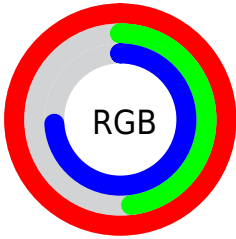

Distribution

Red (100%)

Green (48%)

Blue (74%)