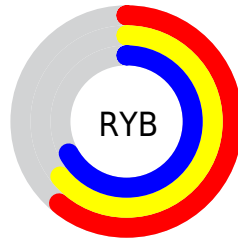

# Details

The CIELCh color  $69, 6.241, 198.954$  is a light color, and the websafe version is hex  $999999$ . A complement of this color would be  $65, 6.638, 19.943$ , and the grayscale version is  $68, 0.008, 296.813$ .

A 20% lighter version of the original color is  $89, 5.959, 199.095$ , and  $49, 6.222, 198.781$  is the 20% darker color. If you saturate the color by 10%, you get  $68, 12.200, 198.403$ , and if you desaturate by 10%, it is  $70, 0.069, 12.252$ .

# Distribution

Red (61%)

Green (67%)

Blue (67%)

Red (61%)

Yellow (64%)

Blue (67%)

Cyan (10%)