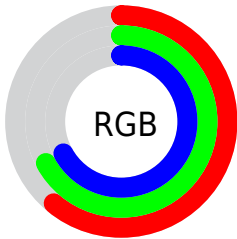

Distribution

Red (61%)

Green (67%)

Blue (67%)