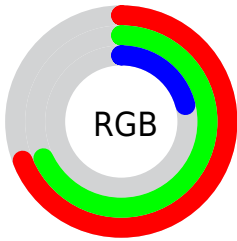

Distribution

- Red (69%)
- Green (68%)
- Blue (21%)