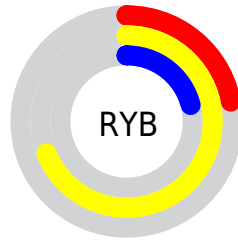

- Red (22%)
- Yellow (69%)
- Blue (21%)