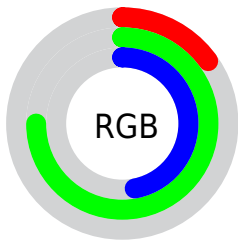

Distribution

- Red (15%)
- Green (75%)
- Blue (47%)