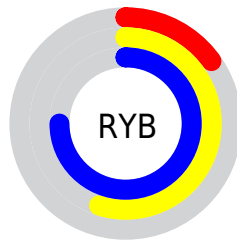

- Red (15%)
- Yellow (55%)
- Blue (75%)