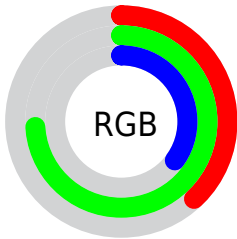

Distribution

- Red (38%)
- Green (74%)
- Blue (35%)