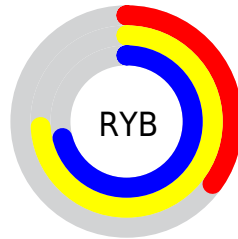

- Red (35%)
- Yellow (74%)
- Blue (71%)