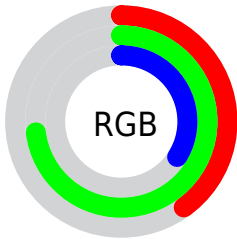

Distribution

- Red (40%)
- Green (73%)
- Blue (34%)