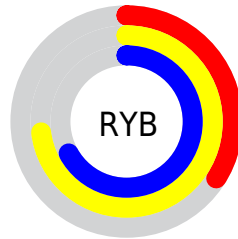

- Red (34%)
- Yellow (73%)
- Blue (67%)