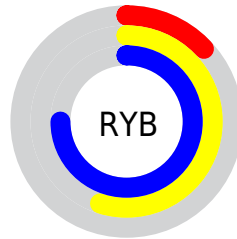

- Red (13%)
- Yellow (55%)
- Blue (75%)