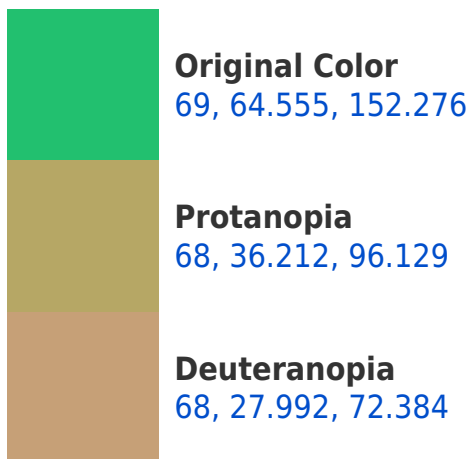

## Background

This preview shows how black text looks on a background with the CIELCh color 69, 64.633, 152.331.

This preview shows how white text looks on a background with the CIELCh color 69, 64.633, 152.331.

## Dichromacy

**Tritanopia**  
69, 30.526, 213.064

# Trichromacy

**Original Color**  
69, 64.555, 152.276

**Protanomaly**  
67, 42.875, 133.031

**Deuteranomaly**  
67, 33.416, 131.247

**Tritanomaly**  
69, 38.787, 179.784

# Monochromacy

**Original Color**  
69, 64.555, 152.276

**Achromatopsia**  
57, 0.007, 296.813

**Achromatomaly**  
60, 27.004, 159.760