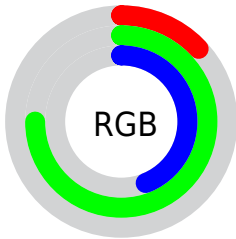

Distribution

- Red (13%)
- Green (75%)
- Blue (44%)