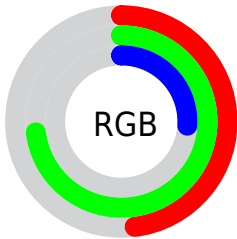

Distribution

Red (48%)

Green (73%)

Blue (26%)