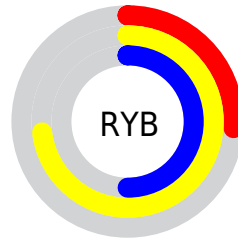

## Conversions Part 2

Format	Color
<a href="#">RYB</a>	<a href="#">66, 185, 128</a>
Decimal	<a href="#">8108354</a>
CIELab	<a href="#">69.00, -39.60, 52.39</a>
CIELCh	<a href="#">69, 65.675, 127.086</a>
Yxy	<a href="#">39.3444, 0.3435, 0.5094</a>
Android (android.graphics.Color)	<a href="#">4286298434 (0xFF7BB942)</a>
YUV	<a href="#">152.8960, -42.8397, -26.2188</a>
Hunter-Lab	<a href="#">62.7251, -34.2636, 33.1672</a>

# Details

The CIELCh color **69, 65.675, 127.086** is a dark color, and the websafe version is hex **99CC66**. A complement of this color would be **41, 71.904, 312.840**, and the grayscale version is **63, 0.008, 296.813**.

A 20% lighter version of the original color is **89, 65.426, 127.012**, and **49, 65.490, 127.087** is the 20% darker color. If you saturate the color by 10%, you get **68, 73.630, 127.051**, and if you desaturate by 10%, it is **70, 56.588, 127.357**.

# Distribution

Red (48%)

Green (73%)

Blue (26%)

Red (26%)

Yellow (73%)

Blue (50%)

Cyan (33%)