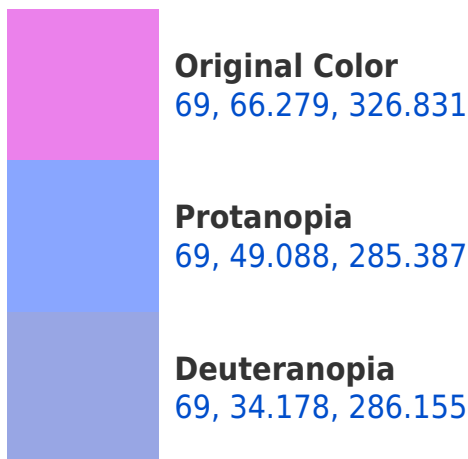

## **Background**

This preview shows how black text looks on a background with the CIELCh color 69, 66.279, 326.831.

This preview shows how white text looks on a background with the CIELCh color 69, 66.279, 326.831.

## Dichromacy

**Tritanopia**  
69, 31.510, 11.806

# Trichromacy

**Original Color**  
69, 66.279, 326.831

**Protanomaly**  
68, 52.788, 301.737

**Deuteranomaly**  
68, 44.141, 306.530

**Tritanomaly**  
69, 41.062, 346.531

# Monochromacy

**Original Color**  
69, 66.279, 326.831

**Achromatopsia**  
71, 0.009, 296.813

**Achromatomaly**  
69, 25.698, 325.515