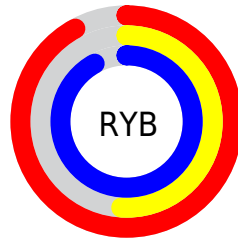

# Details

The CIELCh color **69, 66.279, 326.831** is a light color, and the websafe version is hex **FF99FF**. A complement of this color would be **85, 66.517, 140.851**, and the grayscale version is **71, 0.009, 296.813**.

A 20% lighter version of the original color is **84, 43.869, 325.944**, and **49, 66.225, 326.755** is the 20% darker color. If you saturate the color by 10%, you get **65, 79.066, 327.269**, and if you desaturate by 10%, it is **74, 52.274, 326.340**.

# Distribution

Red (92%)

Green (51%)

Blue (92%)

Red (92%)

Yellow (51%)

Blue (92%)

Cyan (0%)