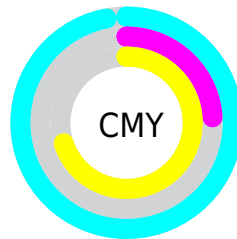

A 20% lighter version of the original color is **89, 79.780, 144.385**, and **50, 72.279, 138.245** is the 20% darker color. If you saturate the color by 10%, you get **69, 81.913, 143.522**, and if you desaturate by 10%, it is **69, 74.587, 146.409**.

# Distribution

- Red (3%)
- Green (76%)
- Blue (30%)

- Red (3%)
- Yellow (56%)
- Blue (76%)

- Cyan (96%)
- Magenta (0%)
- Yellow (60%)
- Black (24%)

- Cyan (97%)
- Magenta (24%)
- Yellow (70%)

# Brightness & Saturation Gradients

These gradients show how the CIELCh color 69, 79.945, 144.327 changes by changing the brightness by 10 percent. The first figure shows a shift by +10% for each color and the second figure -10%.