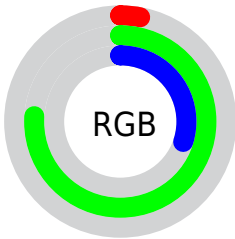

Distribution

- Red (3%)
- Green (76%)
- Blue (30%)