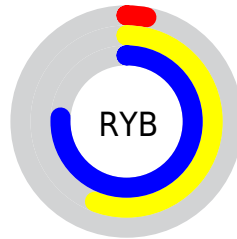

- Red (3%)
- Yellow (56%)
- Blue (76%)