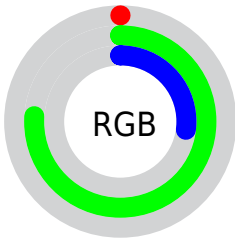

Distribution

- Red (0%)
- Green (76%)
- Blue (27%)