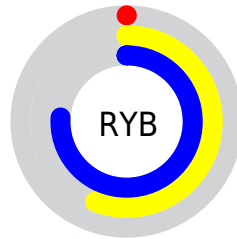

- Red (0%)
- Yellow (56%)
- Blue (76%)