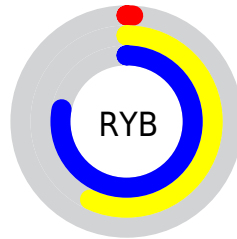

- Red (1%)
- Yellow (57%)
- Blue (78%)