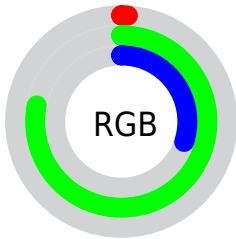

Distribution

- Red (1%)
- Green (78%)
- Blue (30%)