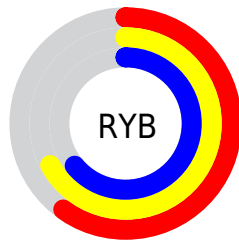

Red (60%)

Yellow (67%)

Blue (64%)