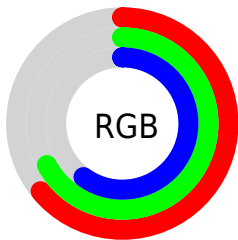

Distribution

Red (64%)

Green (67%)

Blue (60%)