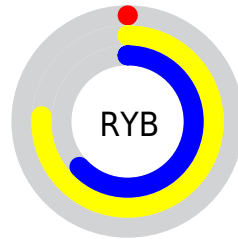

Red (0%)

Yellow (76%)

Blue (63%)