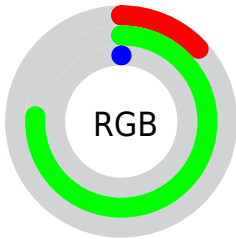

Distribution

Red (13%)

Green (76%)

Blue (0%)