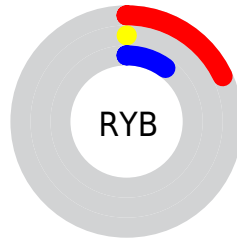

Conversions

Conversions Part 2

Format	Color
R_{YB}	46, 1, 25
Decimal	3014937
CIE Lab	6.00, 24.81, -3.54
CIE LCh	6, 25.066, 351.872
Yxy	0.6642, 0.4433, 0.2261
Android (android.graphics.Color)	4281205017 (0xFF2E0119)
YUV	17.1910, 3.8498, 25.2655
Hunter-Lab	8.1501, 14.2577, -1.3589

Details

The CIELCh color **6, 25.066, 351.872** is a dark color, and the websafe version is hex **330000**. A complement of this color would be **16, 24.692, 152.503**, and the grayscale version is **5, 0.002, 296.812**.

A 20% lighter version of the original color is **26, 25.091, 351.236**, and **0, 0.000, 0.000** is the 20% darker color. If you saturate the color by 10%, you get **6, 25.409, 352.088**, and if you desaturate by 10%, it is **7, 23.091, 350.588**.

Distribution

- Red (18%)
- Green (0%)
- Blue (10%)

- Red (18%)
- Yellow (0%)
- Blue (10%)

- Cyan (0%)
- Magenta (98%)
- Yellow (46%)
- Black (82%)

- Cyan (82%)
- Magenta (100%)
- Yellow (90%)

Brightness & Saturation Gradients