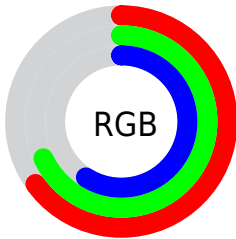

Distribution

Red (65%)

Green (68%)

Blue (59%)