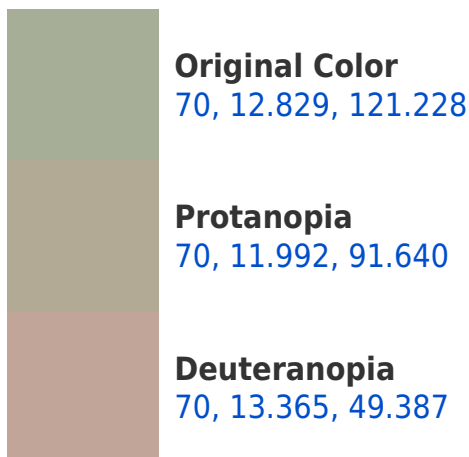

# Black Background

This preview shows how the CIELCh color 70, 12.829, 121.228 looks on a black background.

## Background

This preview shows how black text looks on a background with the CIELCh color 70, 12.829, 121.228.

This preview shows how white text looks on a background with the CIELCh color 70, 12.829, 121.228.

## Dichromacy

**Tritanopia**  
70, 7.174, 296.745

# Trichromacy

**Original Color**  
70, 12.829, 121.228

**Protanomaly**  
70, 11.547, 101.140

**Deuteranomaly**  
70, 10.812, 73.278

**Tritanomaly**  
70, 0.374, 200.685