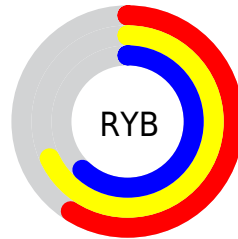

# Details

The CIELCh color **70, 12.829, 121.228** is a light color, and the websafe version is hex **999999**. A complement of this color would be **64, 13.155, 302.753**, and the grayscale version is **69, 0.009, 296.813**.

A 20% lighter version of the original color is **90, 12.694, 120.884**, and **50, 13.114, 121.522** is the 20% darker color. If you saturate the color by 10%, you get **69, 22.490, 120.654**, and if you desaturate by 10%, it is **71, 3.117, 121.807**.

# Distribution

Red (65%)

Green (68%)

Blue (59%)

Red (59%)

Yellow (68%)

Blue (62%)

Cyan (4%)