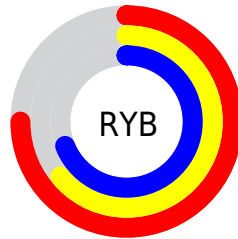

- Red (75%)
- Yellow (64%)
- Blue (69%)