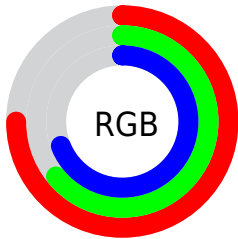

Distribution

- Red (75%)
- Green (64%)
- Blue (69%)