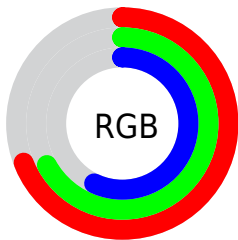

Distribution

Red (69%)

Green (67%)

Blue (57%)