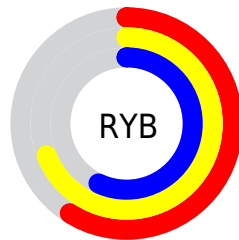

# Details

The CIELCh color **70, 14.769, 102.474** is a light color, and the websafe version is hex **999966**. A complement of this color would be **62, 15.189, 286.466**, and the grayscale version is **70, 0.009, 296.813**.

A 20% lighter version of the original color is **90, 14.586, 101.593**, and **50, 15.129, 103.244** is the 20% darker color. If you saturate the color by 10%, you get **69, 23.145, 101.388**, and if you desaturate by 10%, it is **71, 6.375, 103.545**.

# Distribution

Red (69%)

Green (67%)

Blue (57%)

Red (59%)

Yellow (69%)

Blue (57%)

Cyan (0%)