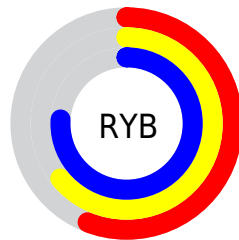

# Details

The CIELCh color **70, 14.776, 243.780** is a light color, and the websafe version is hex **99CCCC**. A complement of this color would be **69, 16.785, 58.145**, and the grayscale version is **69, 0.009, 296.813**.

A 20% lighter version of the original color is **90, 14.801, 243.689**, and **50, 14.639, 241.609** is the 20% darker color. If you saturate the color by 10%, you get **67, 19.968, 245.525**, and if you desaturate by 10%, it is **73, 9.308, 242.363**.

# Distribution

Red (56%)

Green (69%)

Blue (76%)

Red (56%)

Yellow (64%)

Blue (76%)

Cyan (26%)