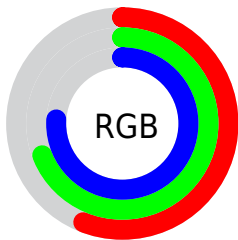

Distribution

Red (56%)

Green (69%)

Blue (76%)