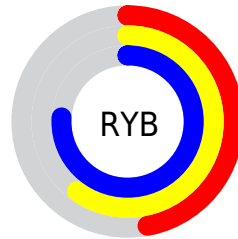

## Conversions Part 2

Format	Color
<a href="#">RYB</a>	<a href="#">121, 154, 194</a>
Decimal	<a href="#">7976130</a>
CIELab	<a href="#">70.00, -15.50, -13.17</a>
CIElCh	<a href="#">70, 20.344, 220.356</a>
Yxy	<a href="#">40.7494, 0.2579, 0.3085</a>
Android (android.graphics.Color)	<a href="#">4286166210 (0xFF79B4C2)</a>
YUV	<a href="#">163.9550, 14.8122, -37.6715</a>
Hunter-Lab	<a href="#">63.8353, -16.4373, -8.5138</a>

# Details

The CIELCh color **70, 20.344, 220.356** is a light color, and the websafe version is hex **99CCCC**. A complement of this color would be **62, 26.622, 38.580**, and the grayscale version is **67, 0.008, 296.813**.

A 20% lighter version of the original color is **90, 20.289, 219.436**, and **50, 20.173, 220.031** is the 20% darker color. If you saturate the color by 10%, you get **68, 24.592, 221.366**, and if you desaturate by 10%, it is **72, 15.522, 219.617**.

# Distribution

Red (47%)

Green (71%)

Blue (76%)

Red (47%)

Yellow (60%)

Blue (76%)

Cyan (38%)