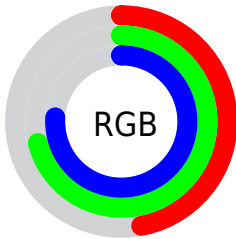

Distribution

Red (47%)

Green (71%)

Blue (76%)