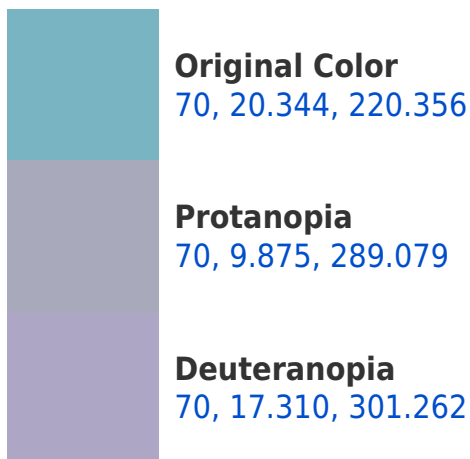

## White Background

This preview shows how the CIELCh color 70, 20.344, 220.356 looks on a white background.

## Background

This preview shows how black text looks on a background with the CIELCh color 70, 20.344, 220.356.

This preview shows how white text looks on a background with the CIELCh color 70, 20.344, 220.356.

## Dichromacy

**Tritanopia**  
70, 20.482, 221.890

# Trichromacy

**Original Color**  
70, 20.344, 220.356

**Protanomaly**  
70, 11.883, 250.923

**Deuteranomaly**  
70, 14.626, 269.362

**Tritanomaly**  
70, 20.482, 221.890